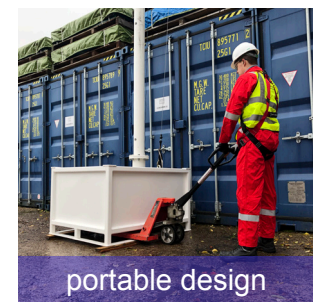

Adjustable height from:
3920m to 6900m

FALL ARREST GALLOWES

Height adjustable, modular
frame designed for safe
working at height

portable design

easy height adjusting

total safety

safe access/egress

positive connection

FALL ARREST GALLOWES

- Designed and fully tested in excess of the requirements of BS EN 795:2012
- 150Kg SWL (man plus tools) throughout its height range
- Height adjustable in 240mm increments from 5460mm to 6900mm above ground level
- 180° multi positional swing jib providing increased positioning directly above working area.
- Compact base allowing access to restricted areas
- Easily moved by forklift or pallet truck
- Robust construction c/w 3-coat offshore paint specification
- Can be dismantled for road and sea transportation
- Ideal for confined space access and work duties
- 2 units can be joined by a horizontal fall arrest wire offering an uninterrupted run for inspection of tanks and CCU's