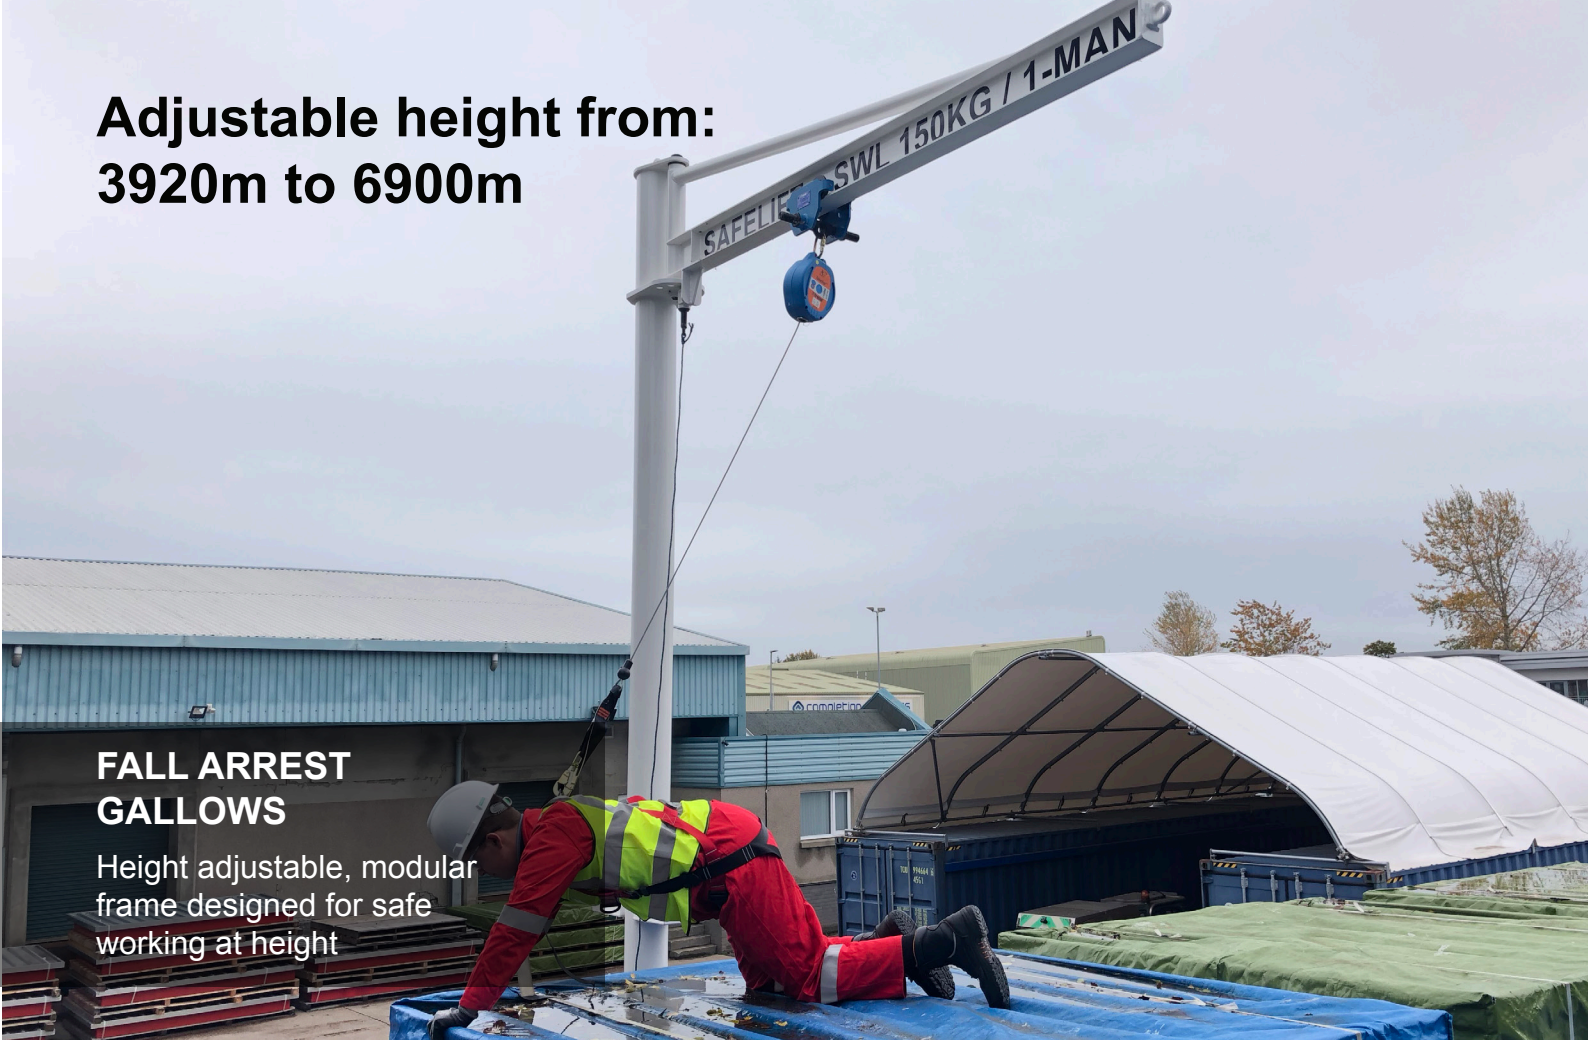

Adjustable height from:
3920m to 6900m

FALL ARREST GALLOWES

Height adjustable, modular
frame designed for safe
working at height

portable design

easy height adjusting

total safety

safe access/egress

positive connection

FALL ARREST GALLOWES

- Designed and fully tested in excess of the requirements of BS EN 795:2012
- 150Kg SWL (man plus tools) throughout its height range
- Height adjustable in 240mm increments from 5460mm to 6900mm above ground level
- 180° multi positional swing jib providing increased positioning directly above working area.
- Compact base allowing access to restricted areas
- Easily moved by forklift or pallet truck
- Robust construction c/w 3-coat offshore paint specification
- Can be dismantled for road and sea transportation
- Ideal for confined space access and work duties
- 2 units can be joined by a horizontal fall arrest wire offering an uninterrupted run for inspection of tanks and CCU's